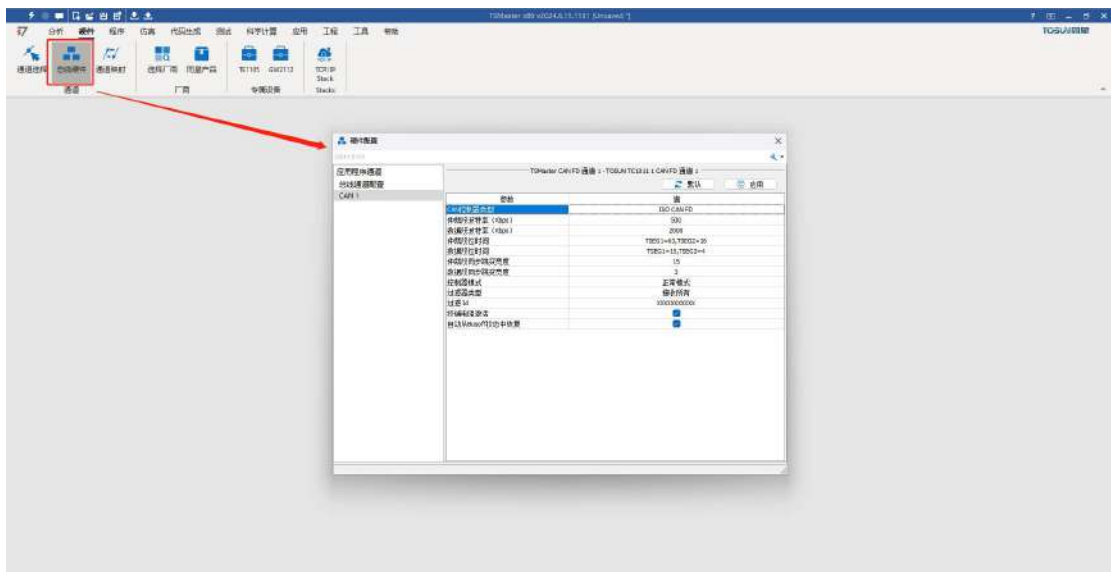

3.

3.1

3.2

3.3

3.5 TSMaster

4.

5.

30-1000MHz Radiated Emission H