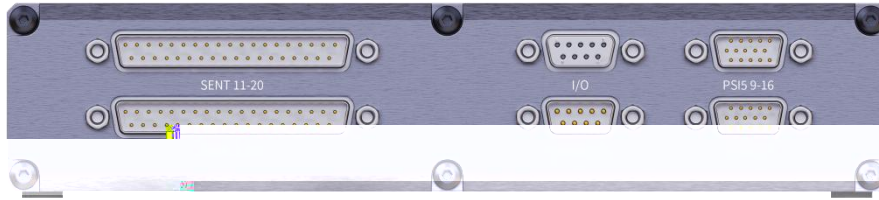

TC4016

-
-
-
-
-

✓

✓

✓

✓

✓

✓

✓

-
-
-
-

TOSUN

```
can frame cnt 288: tx at ch 0, dlc 8, is_error 0, usr_arg: 0, data[0]: 0x1d
can frame cnt 289: tx at ch 0, dlc 8, is_error 0, usr_arg: 0, data[0]: 0x1d
can frame cnt 290: tx at ch 0, dlc 8, is_error 0, usr_arg: 0, data[0]: 0x1e
can frame cnt 291: tx at ch 0, dlc 8, is_error 0, usr_arg: 0, data[0]: 0x1e
can frame cnt 292: tx at ch 0, dlc 8, is_error 0, usr_arg: 0, data[0]: 0x1e
can frame cnt 293: tx at ch 0, dlc 8, is_error 0, usr_arg: 0, data[0]: 0x1e
can frame cnt 294: tx at ch 0, dlc 8, is_error 0, usr_arg: 0, data[0]: 0x1e
can frame cnt 295: *
```