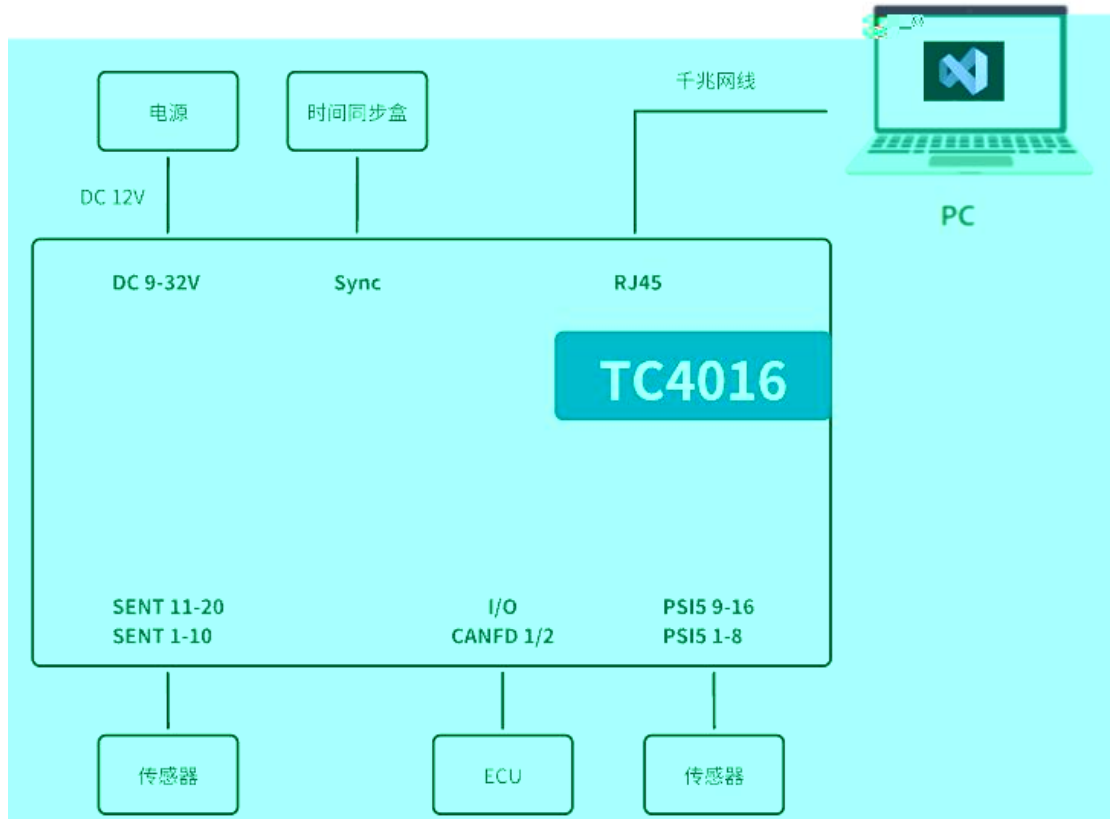

✓

-
-
-
-

TOSUN

```
can frame cnt 288: tx at ch 0, dlc 8, is_error 0, usr_arg: 0, data[0]: 0x1d
can frame cnt 289: tx at ch 0, dlc 8, is_error 0, usr_arg: 0, data[0]: 0x1d
can frame cnt 290: tx at ch 0, dlc 8, is_error 0, usr_arg: 0, data[0]: 0x1e
can frame cnt 291: tx at ch 0, dlc 8, is_error 0, usr_arg: 0, data[0]: 0x1e
can frame cnt 292: tx at ch 0, dlc 8, is_error 0, usr_arg: 0, data[0]: 0x1e
can frame cnt 293: tx at ch 0, dlc 8, is_error 0, usr_arg: 0, data[0]: 0x1e
can frame cnt 294: tx at ch 0, dlc 8, is_error 0, usr_arg: 0, data[0]: 0x1e
can frame cnt 295: *
```